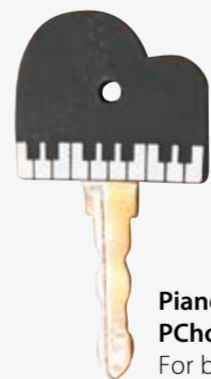

Bowtie (蝴蝶結) NT\$100 Izuko (伊豆子)

Plush caramel rabbit (絨毛焦糖兔) NT\$250 Izuko (伊豆子)

Mushroom head (蘑菇頭) NT\$160 (Sweet Paradise)

Elmo (彩遊館) NT\$39
Elmo, from *Sesame Street*, which just celebrated its 40th anniversary

Little bear (小熊) two for NT\$250 Izuko (伊豆子)

Kutusita key ring (小襪貓藏式鑰匙套) NT\$249 (MY-mono)
Bears more than a passing resemblance to a certain Japanese feline

Piano (鋼琴音符) NT\$90 PChome Online (全日愛雜貨舖)
For budding Chopins