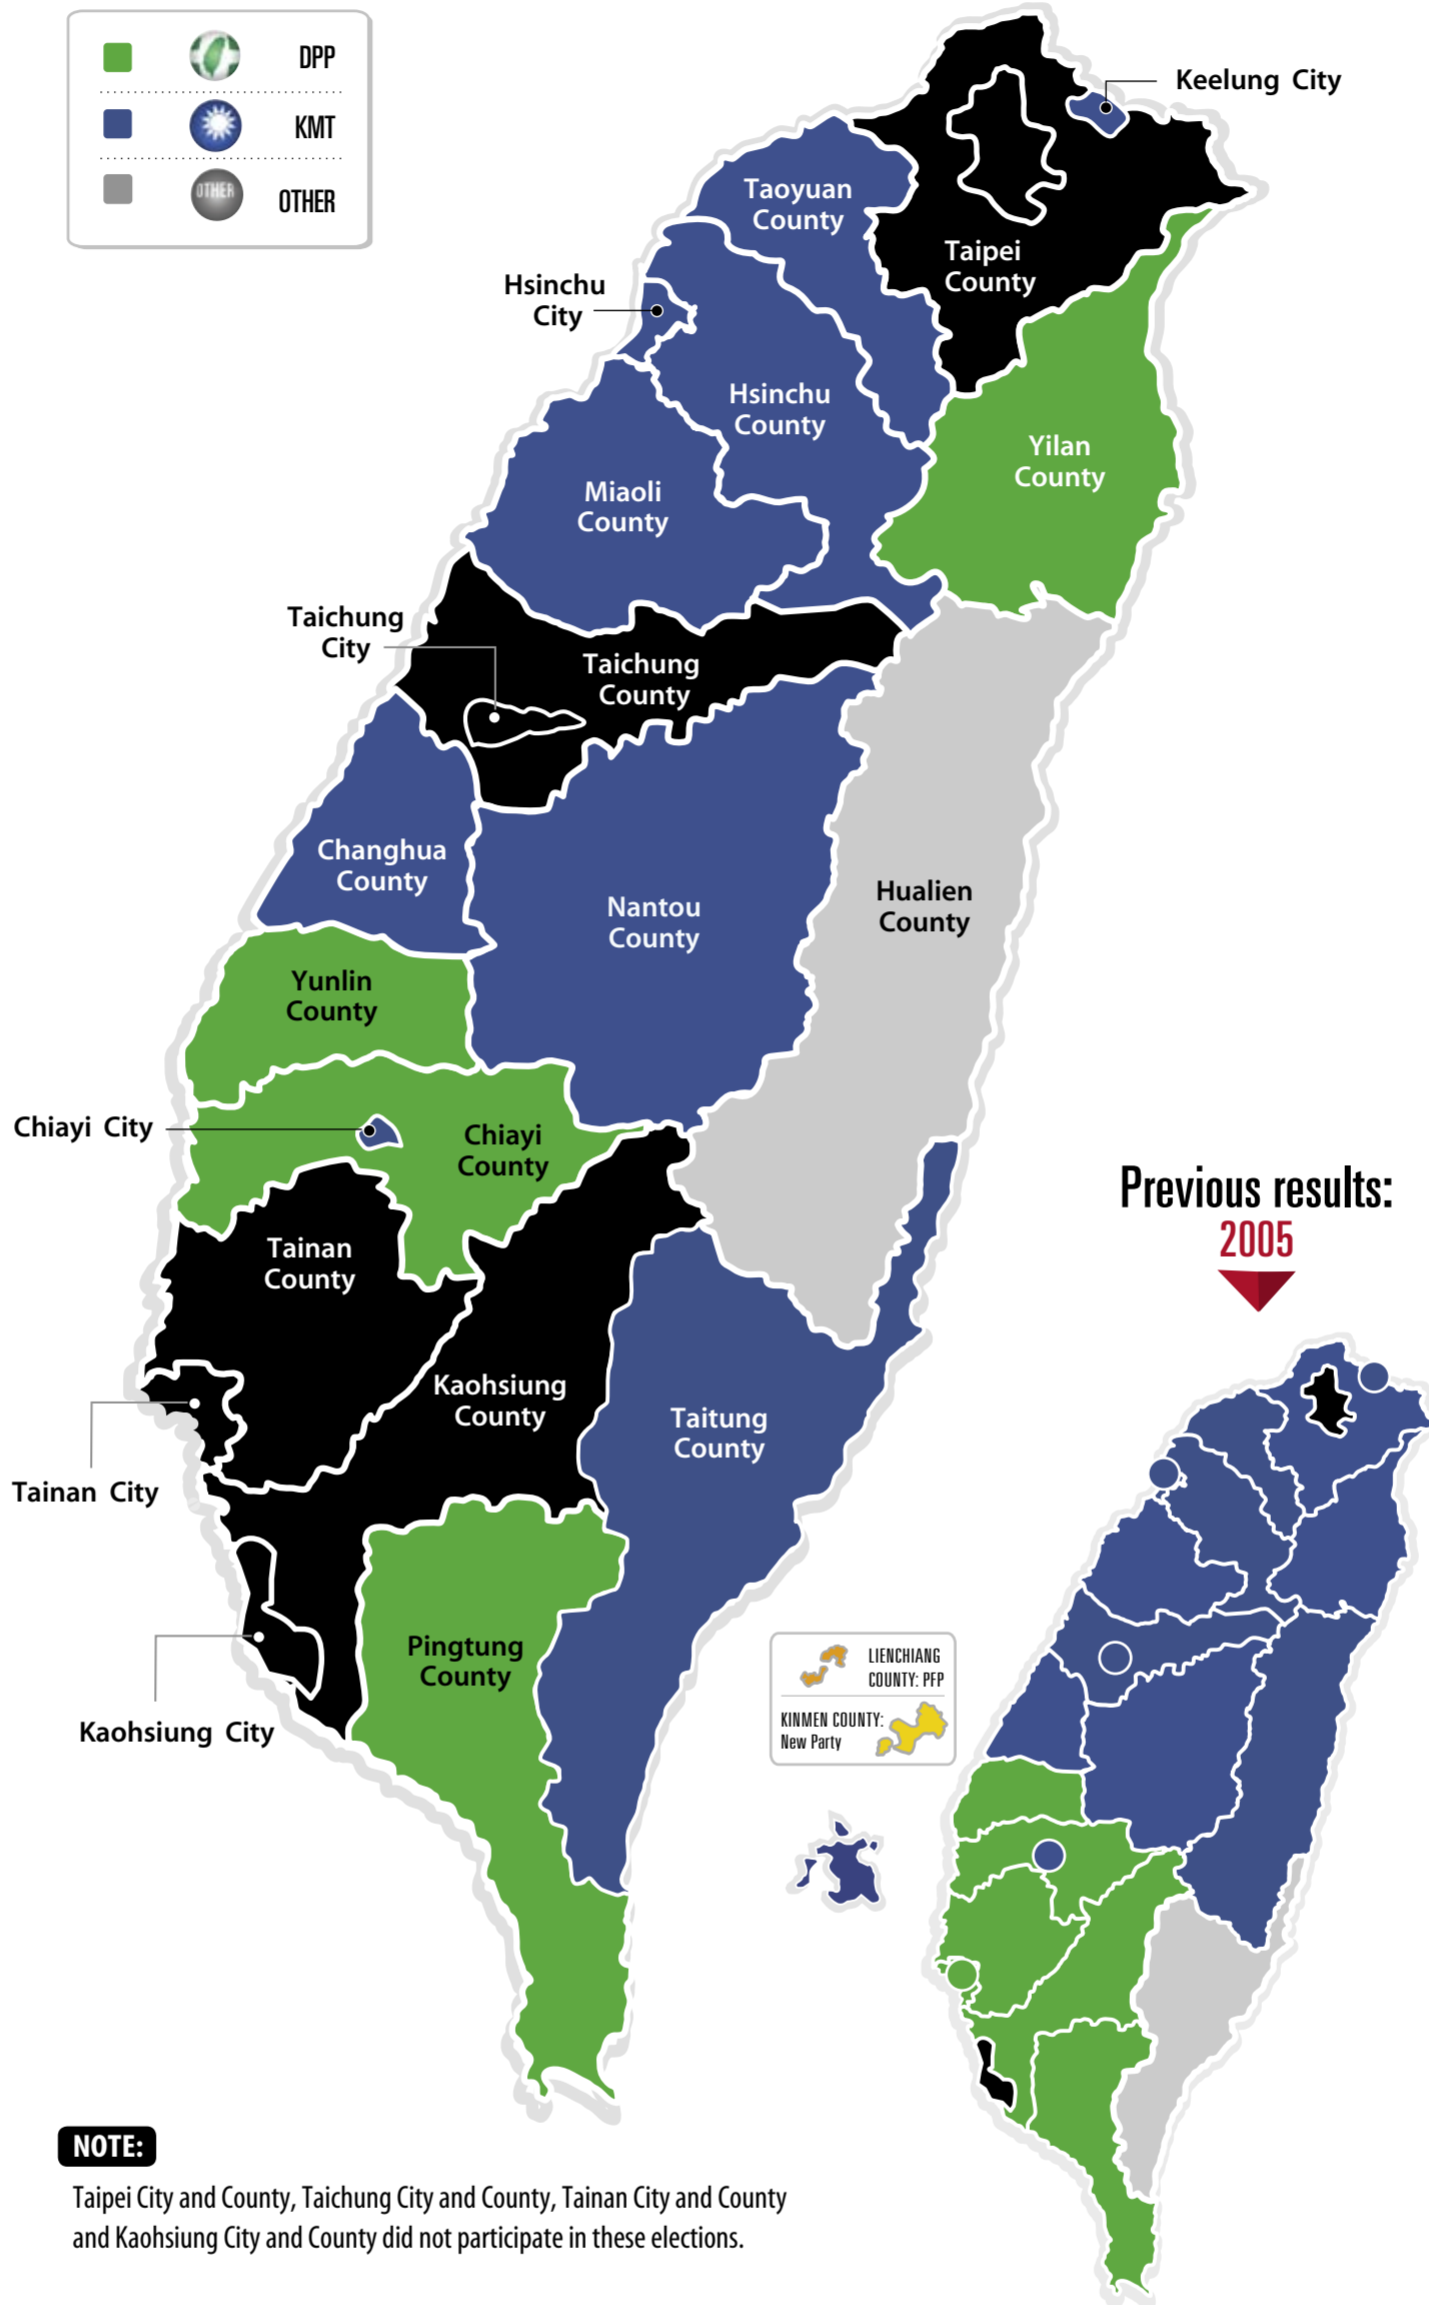

ELECTIONS

2009

Almost the status quo

The east coast provided all changes in government for Taiwan proper, with the DPP taking back Yilan County, an independent snatching Hualien

NOTE: Taipei City and County, Taichung City and County, Tainan City and County and Kaohsiung City and County did not participate in these elections.

TAOYUAN COUNTY: John Wu 吳志揚

52.22%
of votes gained

OTHER CANDIDATES
 Cheng Wen-tsan (DPP) 鄭文燦 45.69%
 Wu Fu-tong (Hakka Party) 吳富彤 2.08%
 Swing against KMT: 8.62%

KEELUNG CITY: Chang Tong-rong 張通榮

55.11%
of votes gained

HUALIEN COUNTY: Fu Kun-chi 傅焜箕

56.37%
of votes gained

OTHER CANDIDATES
 Du Li-hua (KMT) 杜麗華 25.44%
 Zhang Zhi-ming 張志明 18.19%
 Swing against KMT: 17.22%

MIAOLI COUNTY: Liu Cheng-hung 劉政鴻

63.79%
of votes gained

YUNLIN COUNTY: Su Chih-fen 蘇治芬

65.37%
of votes gained

OTHER CANDIDATE
 Wu Wei-chih (KMT) 吳威志 34.63%
 Swing to DPP: 12%

TAITUNG COUNTY: Justin Huang 黃健庭

52.59%
of votes gained

OTHER CANDIDATE
 Liu Chao-hao (DPP) 劉權豪 47.41%