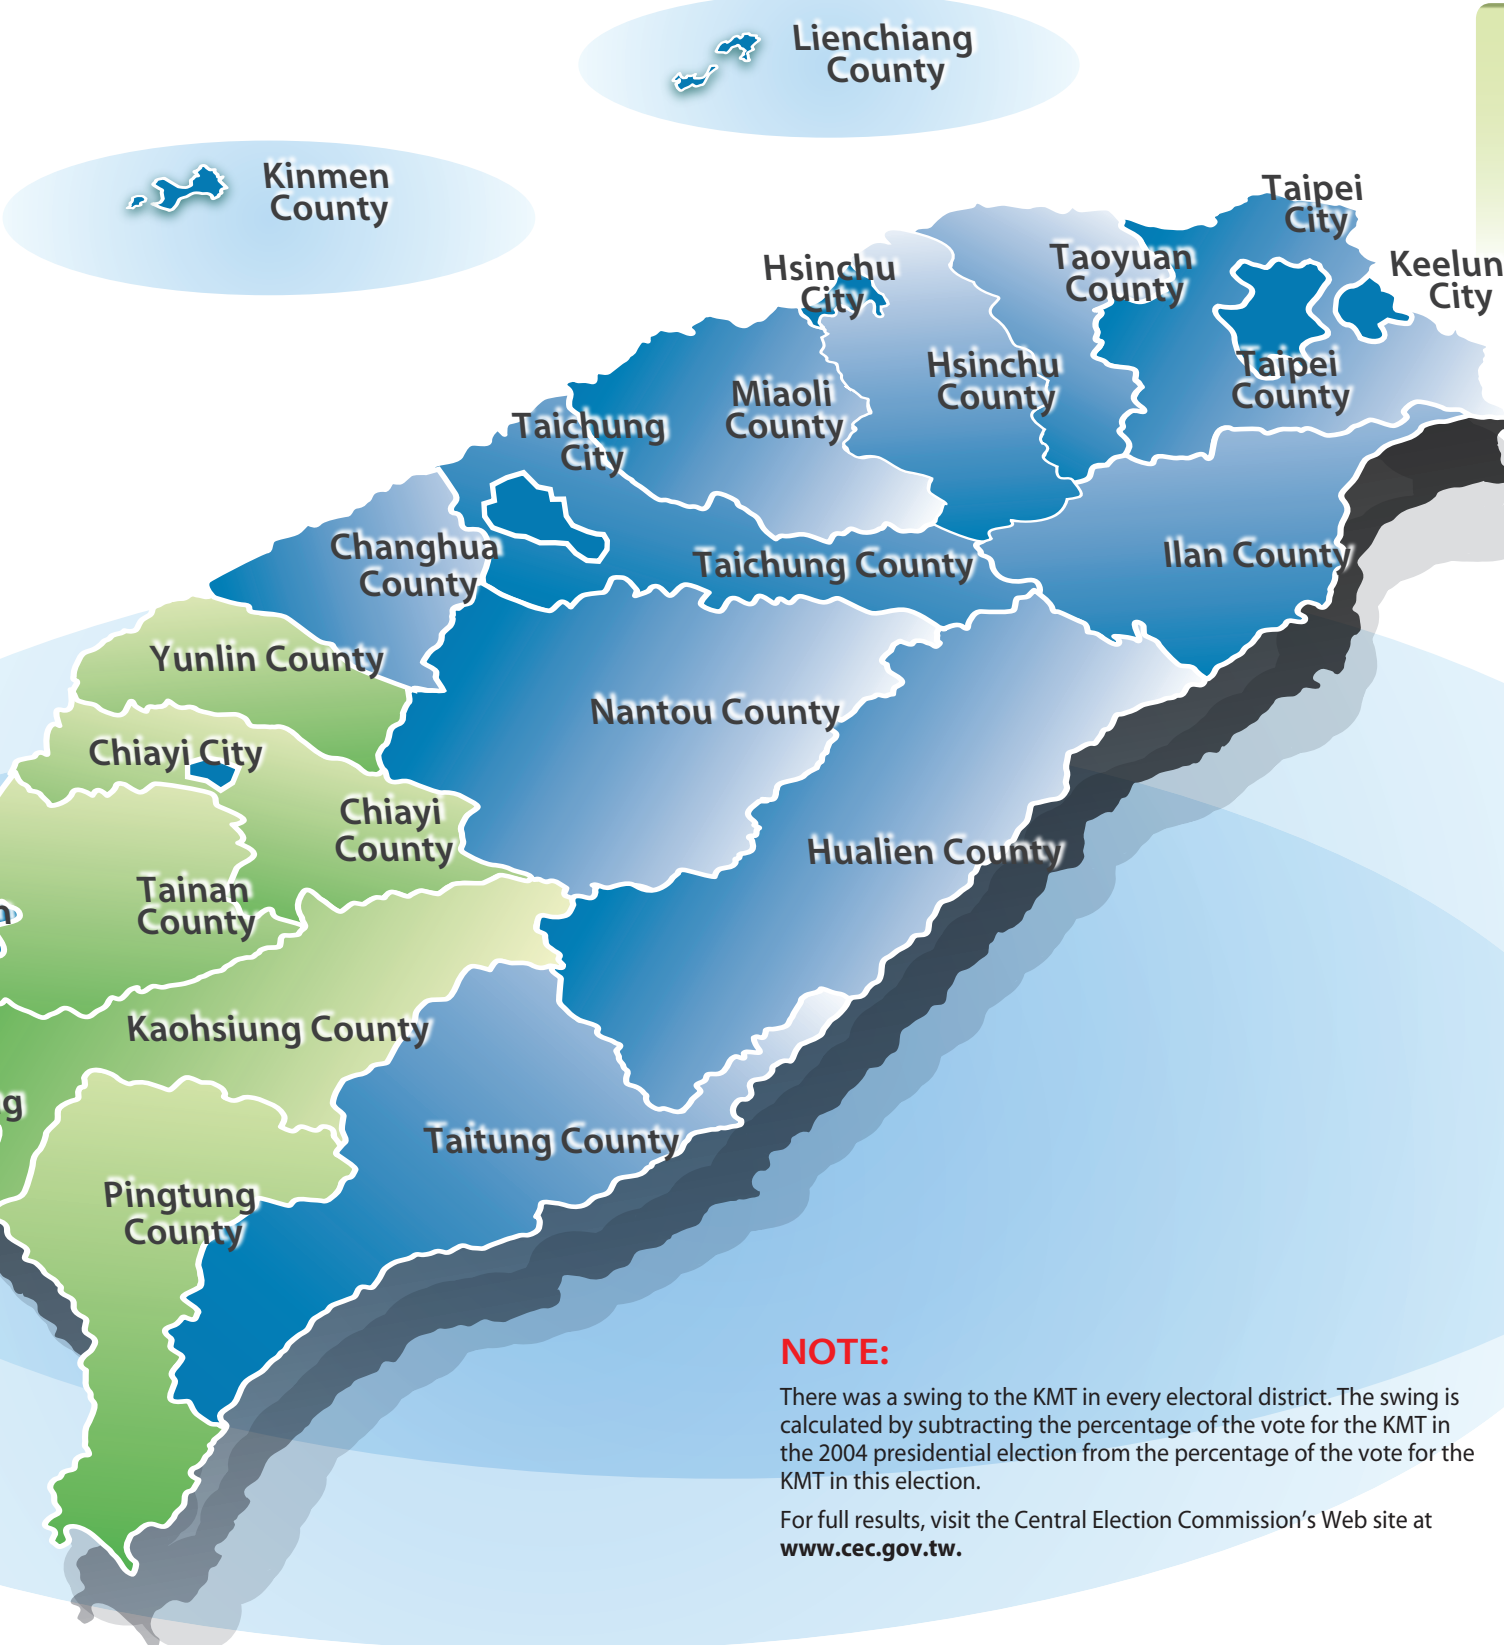

1 Frank Hsieh (謝長廷) 1,710 VOTES

2 Ma Ying-jeou (馬英九) 33,384 VOTES

95.13% 4.87%

Swing to KMT: 1.18%

DPP gains majority vote ■

KMT gains majority vote ■

Hualien County

1 Frank Hsieh (謝長廷) 40,003 VOTES